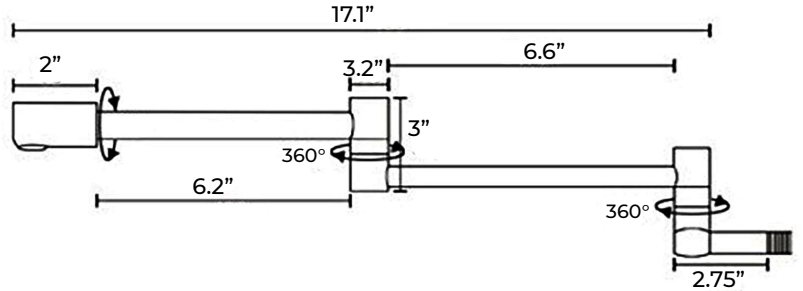

FONTANA HAVANA WALL MOUNT FOLDING KITCHEN SINK FAUCET SPECS

Size:

Specifications

Style: Single Holder Single Hole

Valve Core Material: Ceramic

Number of Handles: Single Handle

Rotate Faucet: 360 degree rotate faucet

Style: Kitchen Faucet

Material: Solid Brass

Finish: Oil Rubbed Bronze

Connection: G1/2

Flow type: Adjustable